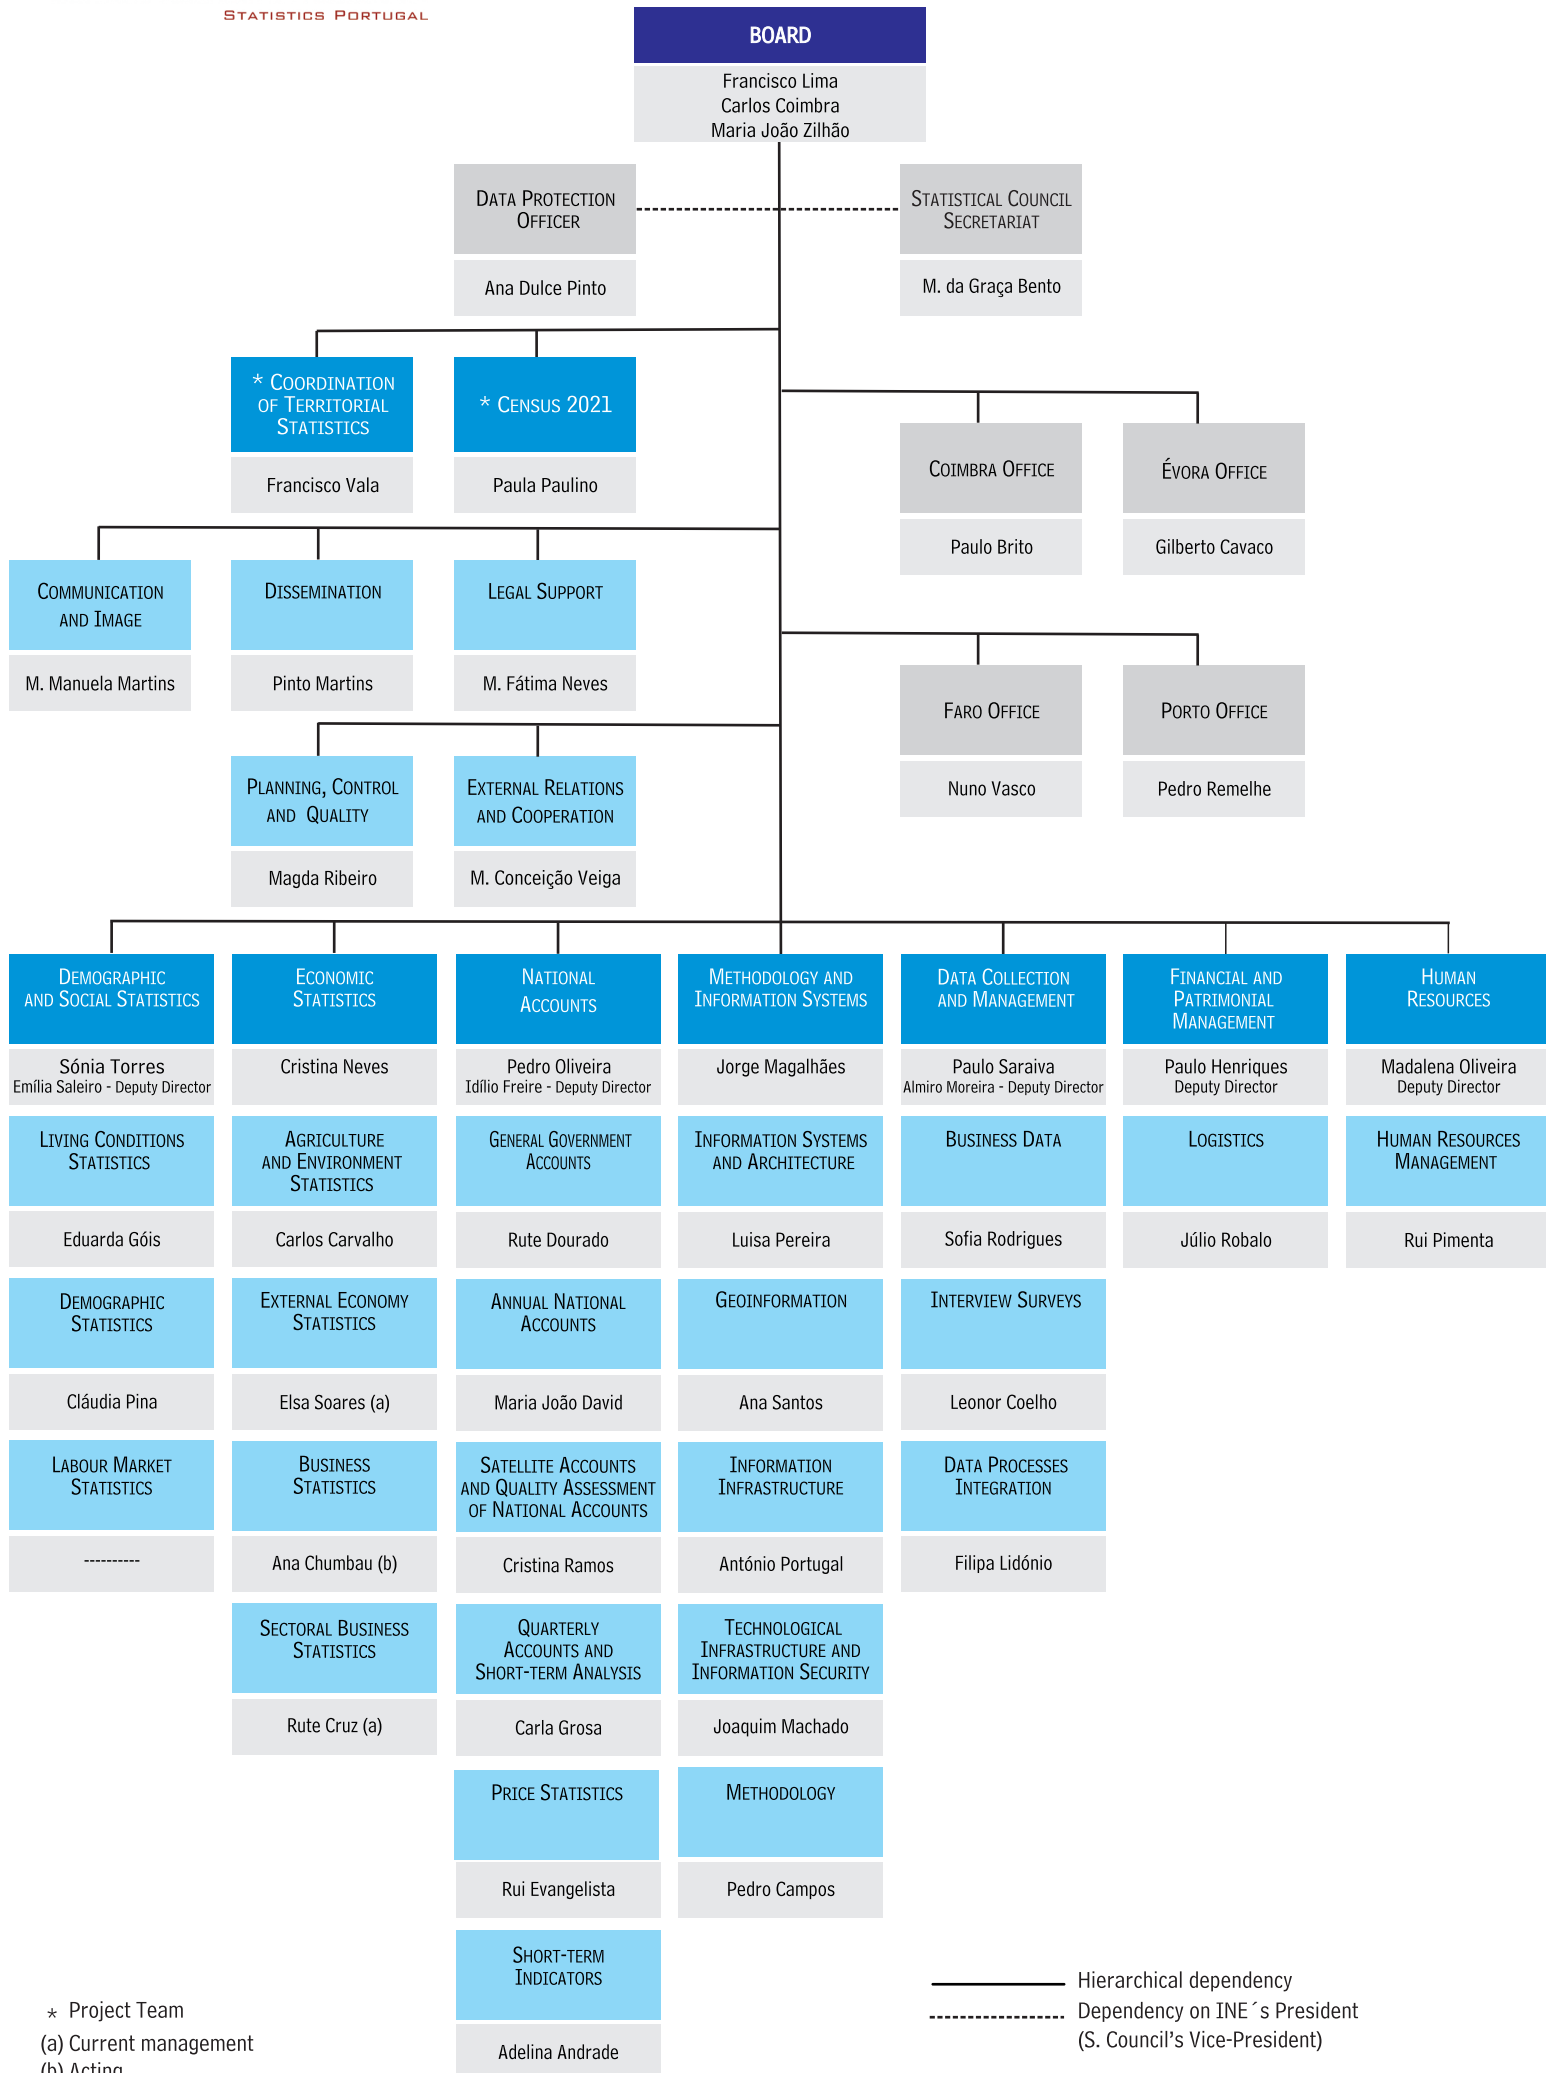

# Statistics Portugal - INE

June 2019

INSTITUTO NACIONAL DE ESTATÍSTICA  
STATISTICS PORTUGAL

\* Project Team  
(a) Current management  
(b) Acting

———— Hierarchical dependency  
----- Dependency on INE's President  
(S. Council's Vice-President)