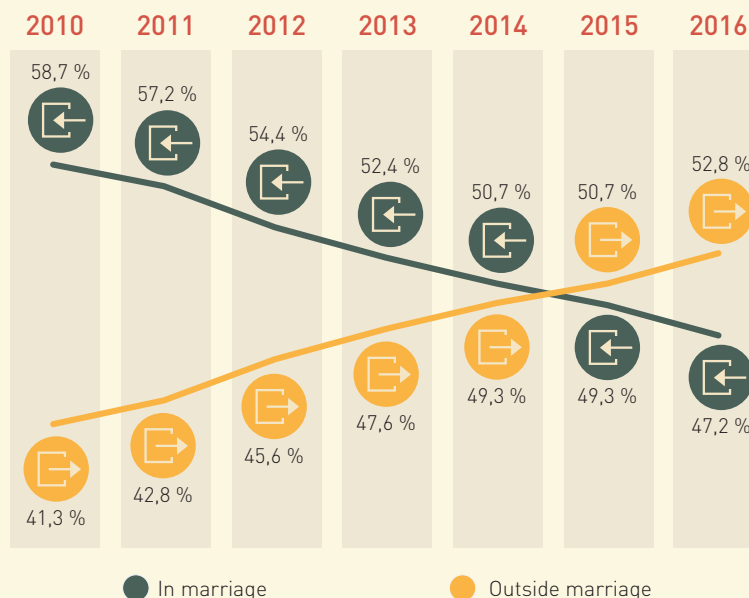

## Births

Month with the **highest** number of births

**SEPTEMBER** 8 053

Month with the **lowest** number of births

**FEBRUARY** 6 528

Live births

Live births by legitimacy status

## Marriage

Month with the **highest** number of marriages

**AUGUST** 5 245

Month with the **lowest** number of marriages

**FEBRUARY** 1 066

Marriages

Marriages with or without previous cohabitation