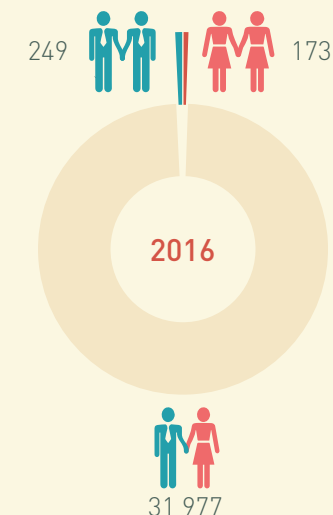

## Births

Month with the **highest** number of births

**SEPTEMBER** 8 053

Month with the **lowest** number of births

**FEBRUARY** 6 528

Live births

Live births by legitimacy status

## Marriage

Month with the **highest** number of marriages

**AUGUST** 5 245

Month with the **lowest** number of marriages

**FEBRUARY** 1 066

Marriages

Marriages with or without previous cohabitation

## Mortality

Surviving spouses

Month with the **highest** number of deaths

**DECEMBER** 11 791

Month with the **lowest** number of deaths

**SEPTEMBER** 7 807

Deaths

13 331  
Widowers