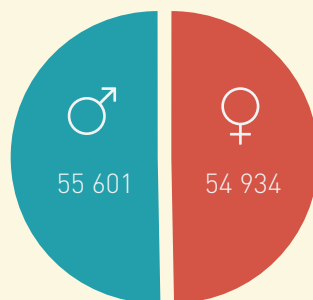

## Marriage

Month with the **highest** number of marriages

**AUGUST** 5 245

Month with the **lowest** number of marriages

**FEBRUARY** 1 066

Marriages

Marriages with or without previous cohabitation

## Mortality

Surviving spouses

Month with the **highest** number of deaths

**DECEMBER** 11 791

Month with the **lowest** number of deaths

**SEPTEMBER** 7 807

Deaths

13 331  
Widowers

32 943  
Widows