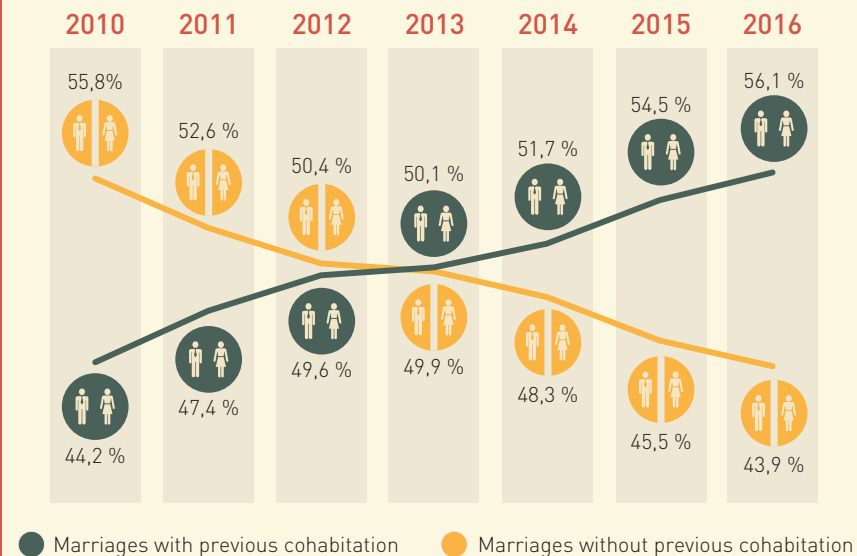

## Births

Month with the **highest** number of births

**SEPTEMBER** 8 053

Month with the **lowest** number of births

**FEBRUARY** 6 528

Live births

Live births by legitimacy status

## Marriage

Month with the **highest** number of marriages

**AUGUST** 5 245

Month with the **lowest** number of marriages

**FEBRUARY** 1 066

Marriages

Marriages with or without previous cohabitation

## Mortality

Surviving spouses

Month with the **highest** number of deaths

**DECEMBER** 11 791

Month with the **lowest** number of deaths

**SEPTEMBER** 7 807

Deaths

13 331  
Widowers