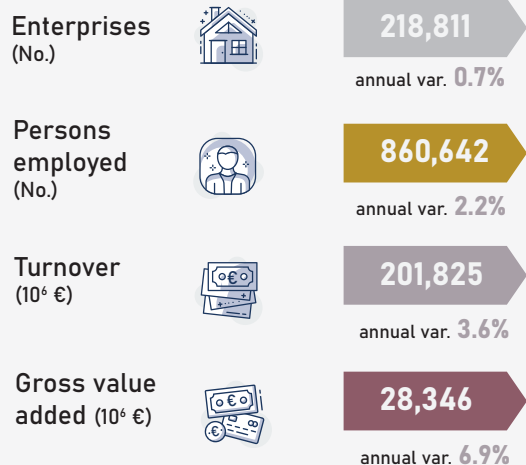

TRADE STATISTICS 2024

TRADE ENTERPRISES

TURNOVER PER COMPANY

Thousands Euros

DISTRIBUTION OF TURNOVER BY PRODUCT (%)

AUTOMOBILE TRADE

WHOLESALE TRADE

RETAIL TRADE

LARGE-SIZED COMMERCIAL UNITS

LARGE-SIZED COMMERCIAL UNITS CHARACTERISTICS