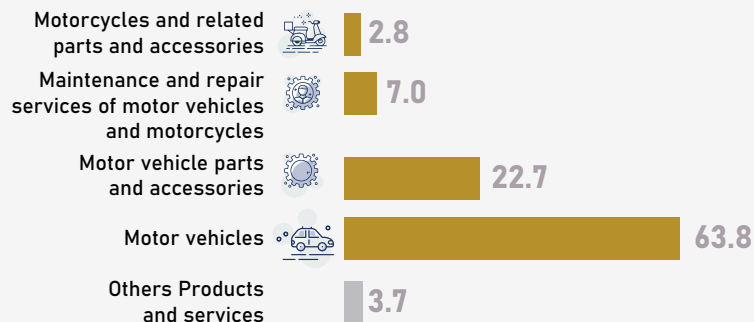

TRADE STATISTICS 2024

TRADE ENTERPRISES

TURNOVER PER COMPANY

Thousands Euros

DISTRIBUTION OF TURNOVER BY PRODUCT (%)

AUTOMOBILE TRADE

WHOLESALE TRADE

RETAIL TRADE

LARGE-SIZED COMMERCIAL UNITS

LARGE-SIZED COMMERCIAL UNITS CHARACTERISTICS