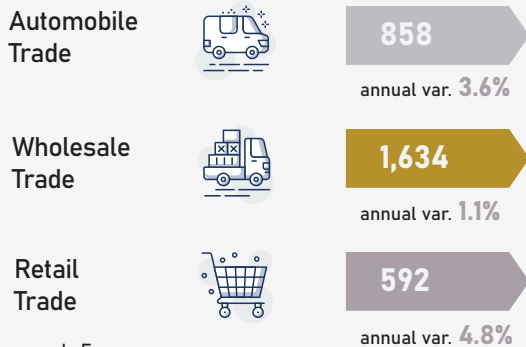

TRADE STATISTICS 2024

TRADE ENTERPRISES

TURNOVER PER COMPANY

Thousands Euros

DISTRIBUTION OF TURNOVER BY PRODUCT (%)

AUTOMOBILE TRADE

WHOLESALE TRADE

RETAIL TRADE

LARGE-SIZED COMMERCIAL UNITS

LARGE-SIZED COMMERCIAL UNITS CHARACTERISTICS