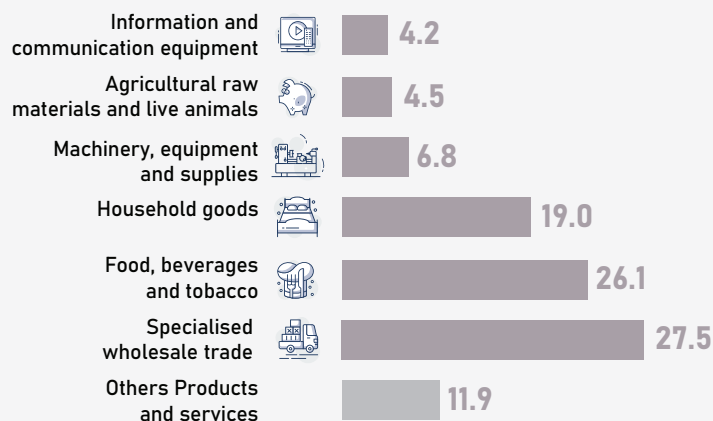

TRADE STATISTICS 2024

TRADE ENTERPRISES

TURNOVER PER COMPANY

Thousands Euros

DISTRIBUTION OF TURNOVER BY PRODUCT (%)

AUTOMOBILE TRADE

WHOLESALE TRADE

RETAIL TRADE

LARGE-SIZED COMMERCIAL UNITS

LARGE-SIZED COMMERCIAL UNITS CHARACTERISTICS