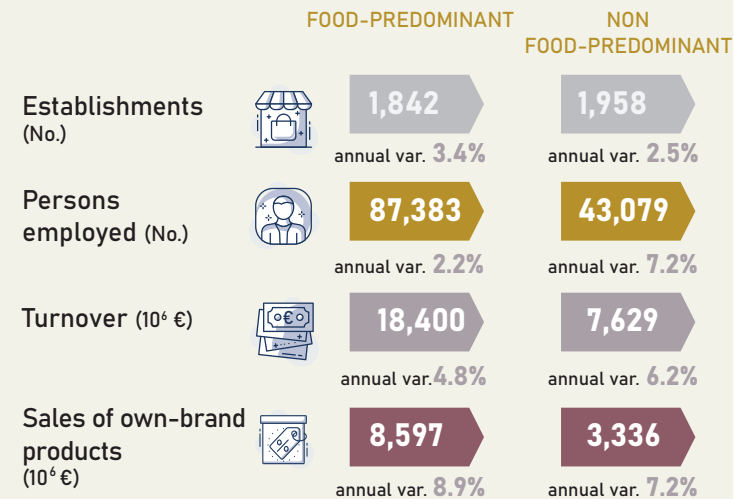

TRADE STATISTICS 2024

TRADE ENTERPRISES

TURNOVER PER COMPANY

Thousands Euros

DISTRIBUTION OF TURNOVER BY PRODUCT (%)

AUTOMOBILE TRADE

WHOLESALE TRADE

RETAIL TRADE

LARGE-SIZED COMMERCIAL UNITS

LARGE-SIZED COMMERCIAL UNITS CHARACTERISTICS