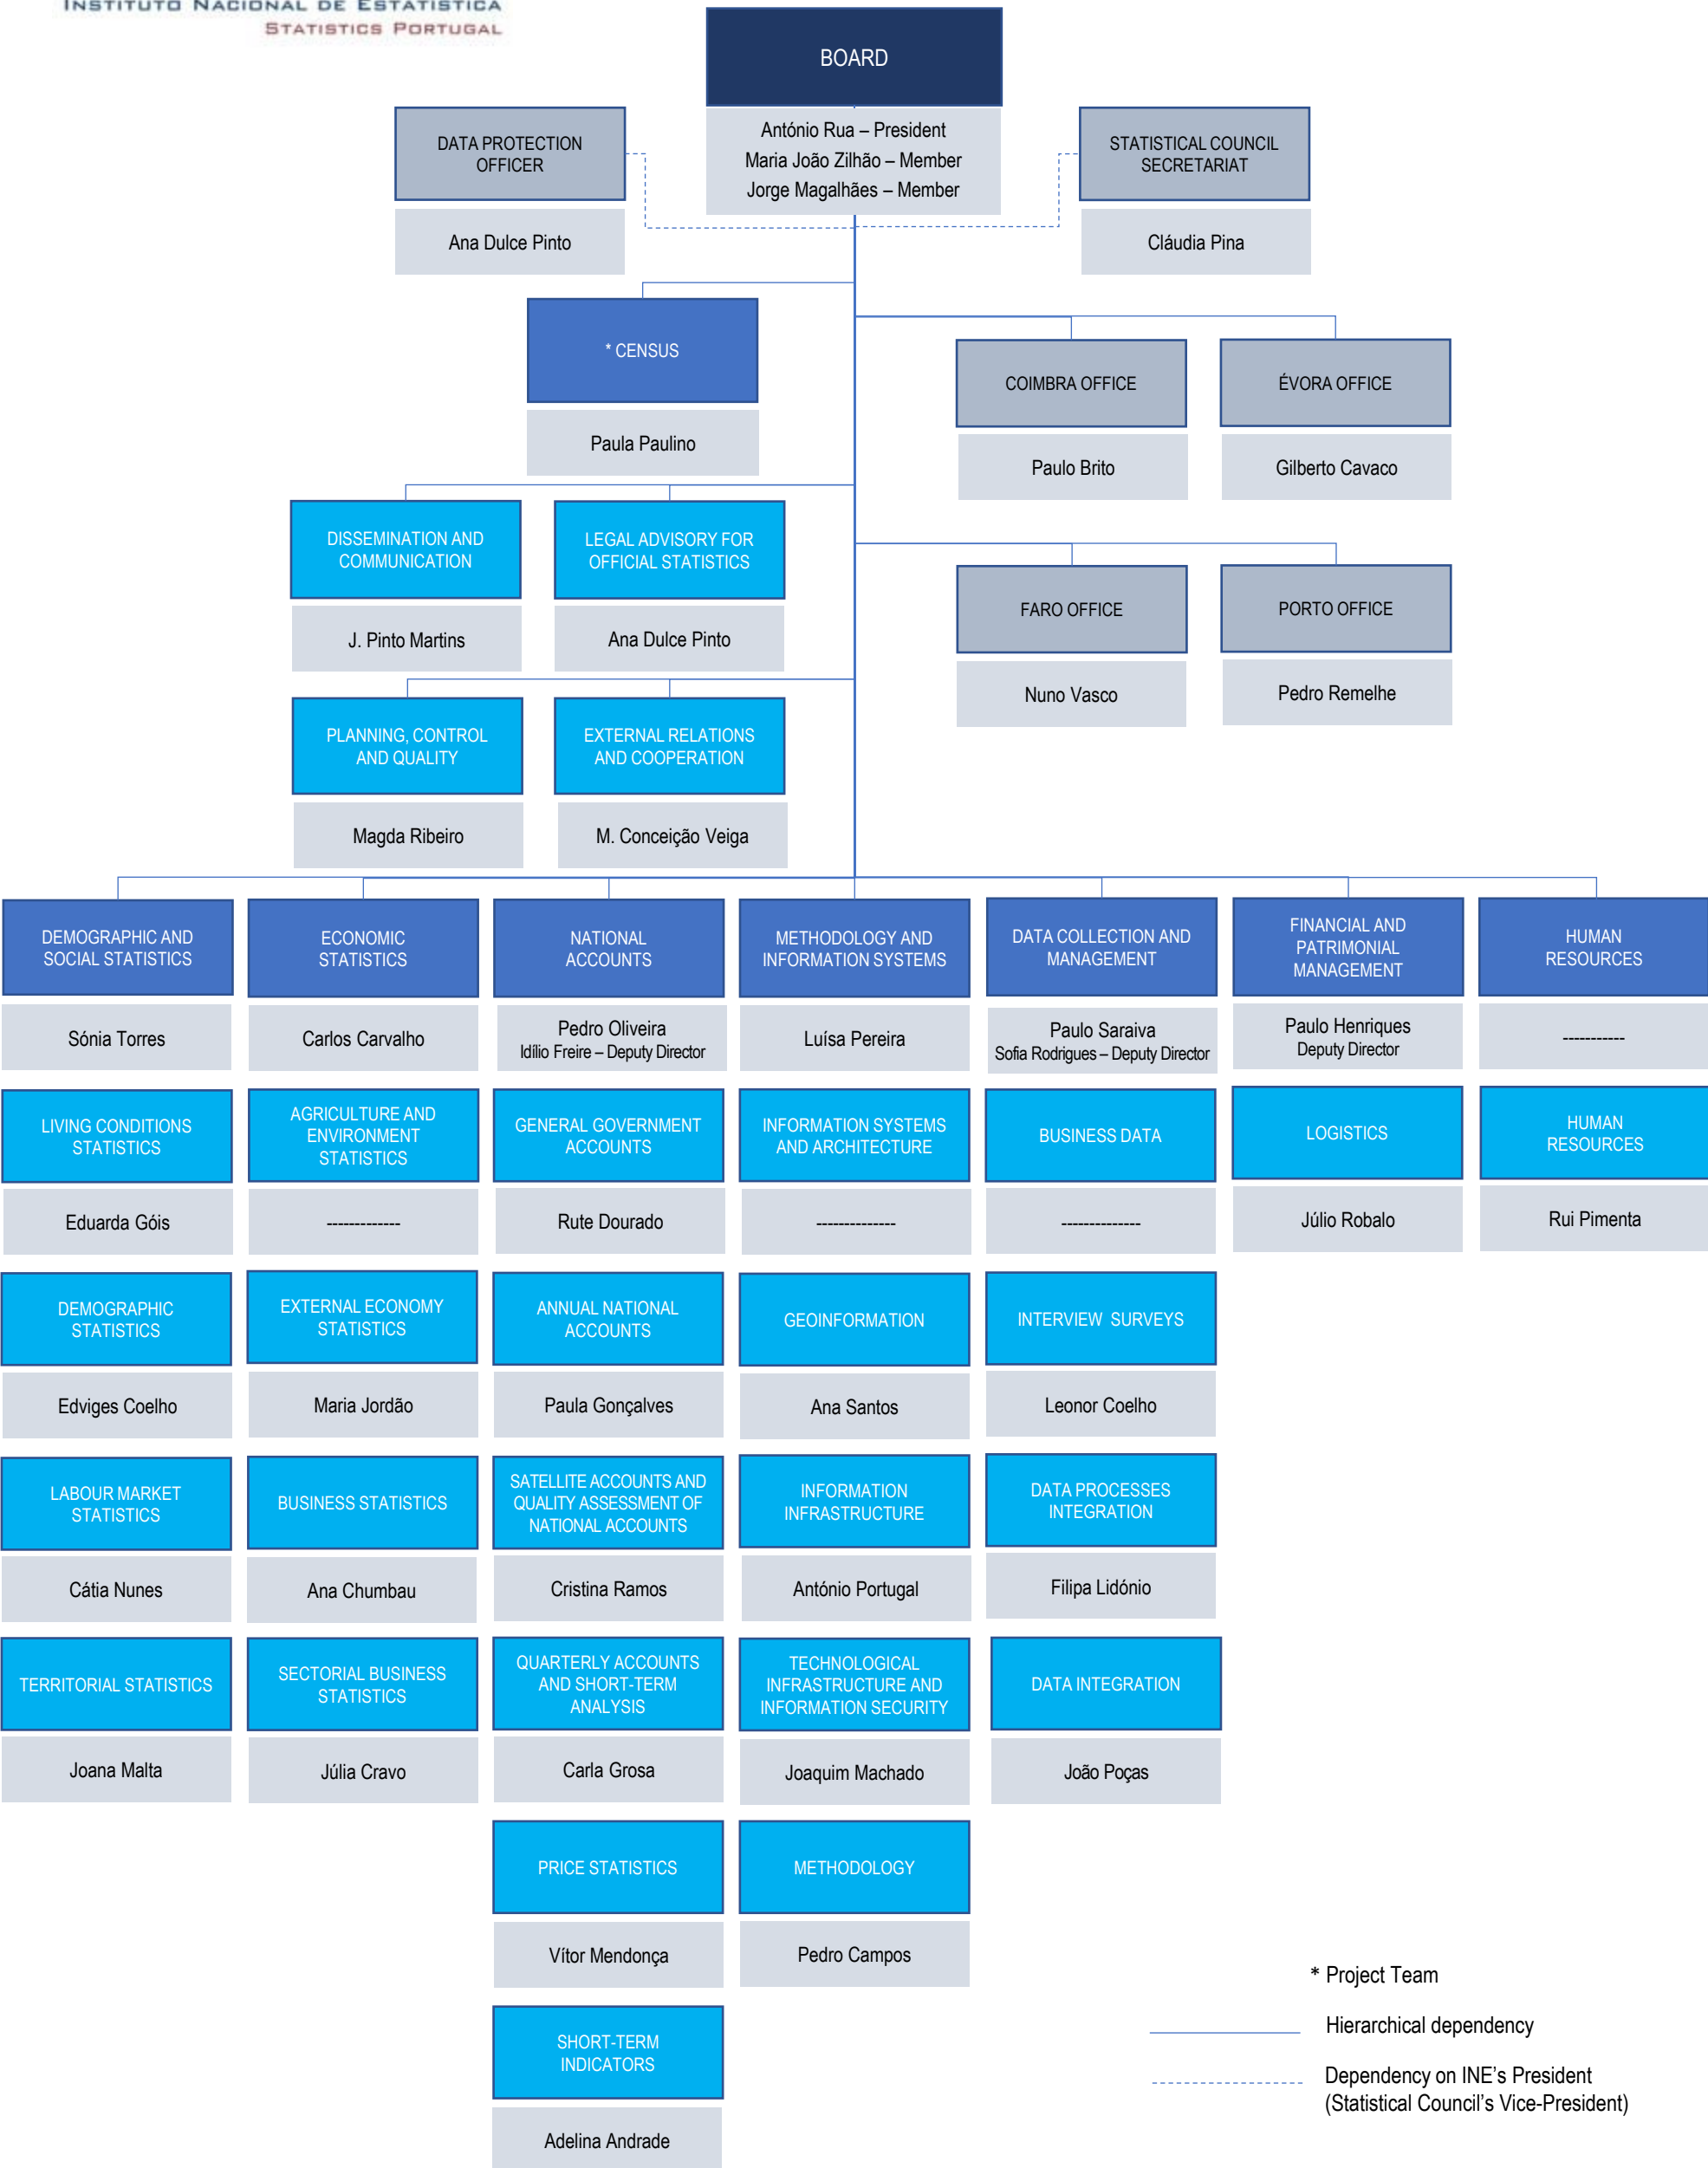

ORGANIZATIONAL CHART

01 MAY 2026

* Project Team
 — Hierarchical dependency
 - - - Dependency on INE's President (Statistical Council's Vice-President)